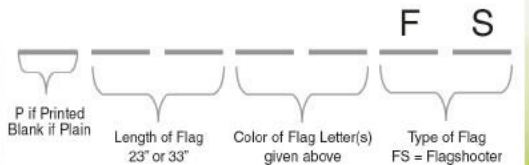

PART DESCRIPTION

SHIPPING WEIGHT & PACKAGE SIZE

23" FLAGS	33" FLAGS
1000 Flags/40 Clips	1000 Flags/40 Clips
Length: 27"	Length: 37"
Width: 10"	Width: 10"
Height: 4"	Height: 4"
Weight: 29 lbs.	Weight: 39 lbs.

$20 SETUP FEE for custom artwork
FEE WAIVED with order of 6 boxes or more. (BLACK INK ONLY)

5 inches

4 inches

6 inches

5 inches

GAS
Caution Buried
Pipeline
HAND DIG ONLY