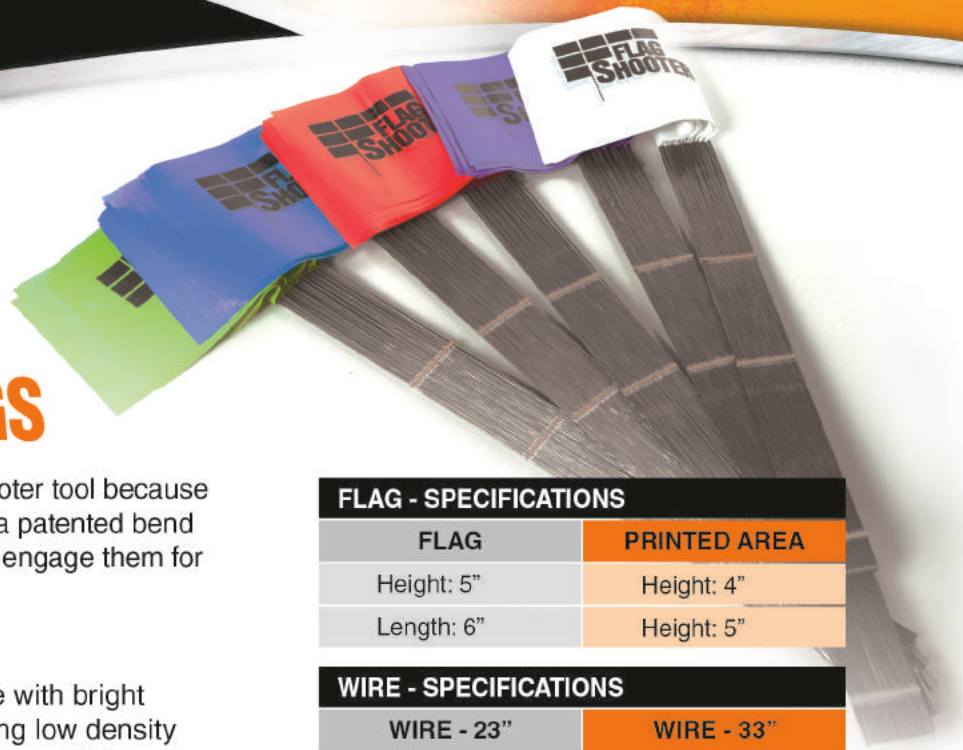

FLAGSHOOTER FLAGS

Flagshooter flags are proprietary to the Flagshooter tool because they are collated into clips of 25 flags and have a patented bend at the bottom that allows the Flagshooter tool to engage them for insertion into the ground.

MATERIALS OF CONSTRUCTION

The flag staff is 0.066 in. diameter and is made with bright basic steel wire. The flag banner is a long lasting low density polyethylene that is digitally printed with a U.V. cured ink and attached to the stem without glue.

FLAG - SPECIFICATIONS

FLAG	PRINTED AREA
Height: 5"	Height: 4"
Length: 6"	Height: 5"

WIRE - SPECIFICATIONS

WIRE - 23"	WIRE - 33"
Height: 23	Height: 33
Diameter: 0.066"	Diameter: 0.066"

CHOOSE YOUR COLOR

B	Blue		O	Orange	
C	Clear		P	Purple	
GL	Glow Lime		R	Red	
GP	Glow Pink		W	White	
G	Green		Y	Yellow