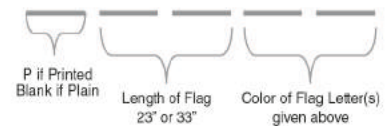

PART DESCRIPTION

SHIPPING WEIGHT & PACKAGE SIZE

23" FLAGS	33" FLAGS
1000 Flags/10 Bundles	1000 Flags/10 Bundles
Length: 27"	Length: 35"
Width: 7"	Width: 7"
Height: 4"	Height: 4"
Weight: 29 lbs.	Weight: 39 lbs.

$20 SETUP FEE for custom artwork
FEE WAIVED with order of 6 boxes or more. (BLACK INK ONLY)

5 inches

4 inches

GAS
Caution Buried
Pipeline
HAND DIG ONLY

5 inches

6 inches